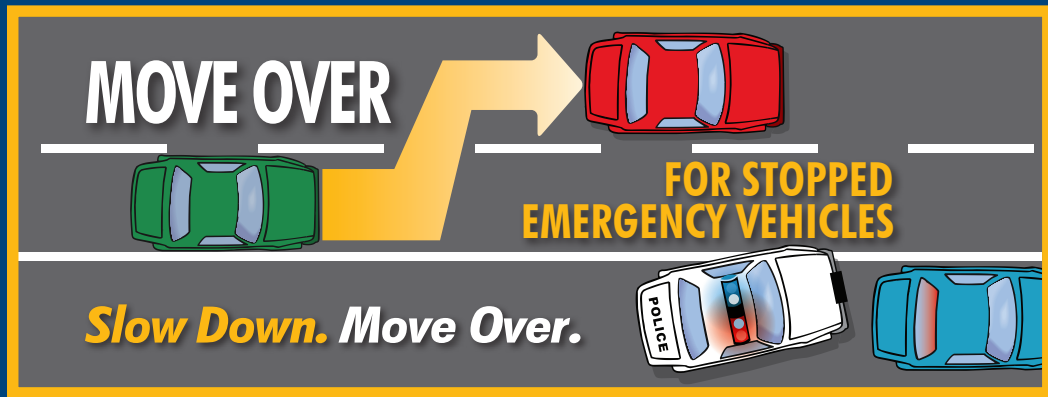

THE NEW JERSEY MOVE OVER LAW

**Slow Down
Move Over**

MOVE OVER

when you see stopped
emergency vehicles

It's the Law!

www.MoveOverLaw.com

Protect Those Who Protect You!

Somerset County Traffic Safety Alliance
www.sctrafficsafety.com

THE NEW JERSEY MOVE OVER LAW

www.MoveOverLaw.com

MP052011

Help Protect Those Who Protect You

Drivers approaching stationary emergency vehicles, tow trucks and other highway safety vehicles displaying red, blue and/or amber flashing lights must move over one lane or, if not safe to move over, then slow down below the posted speed limit.